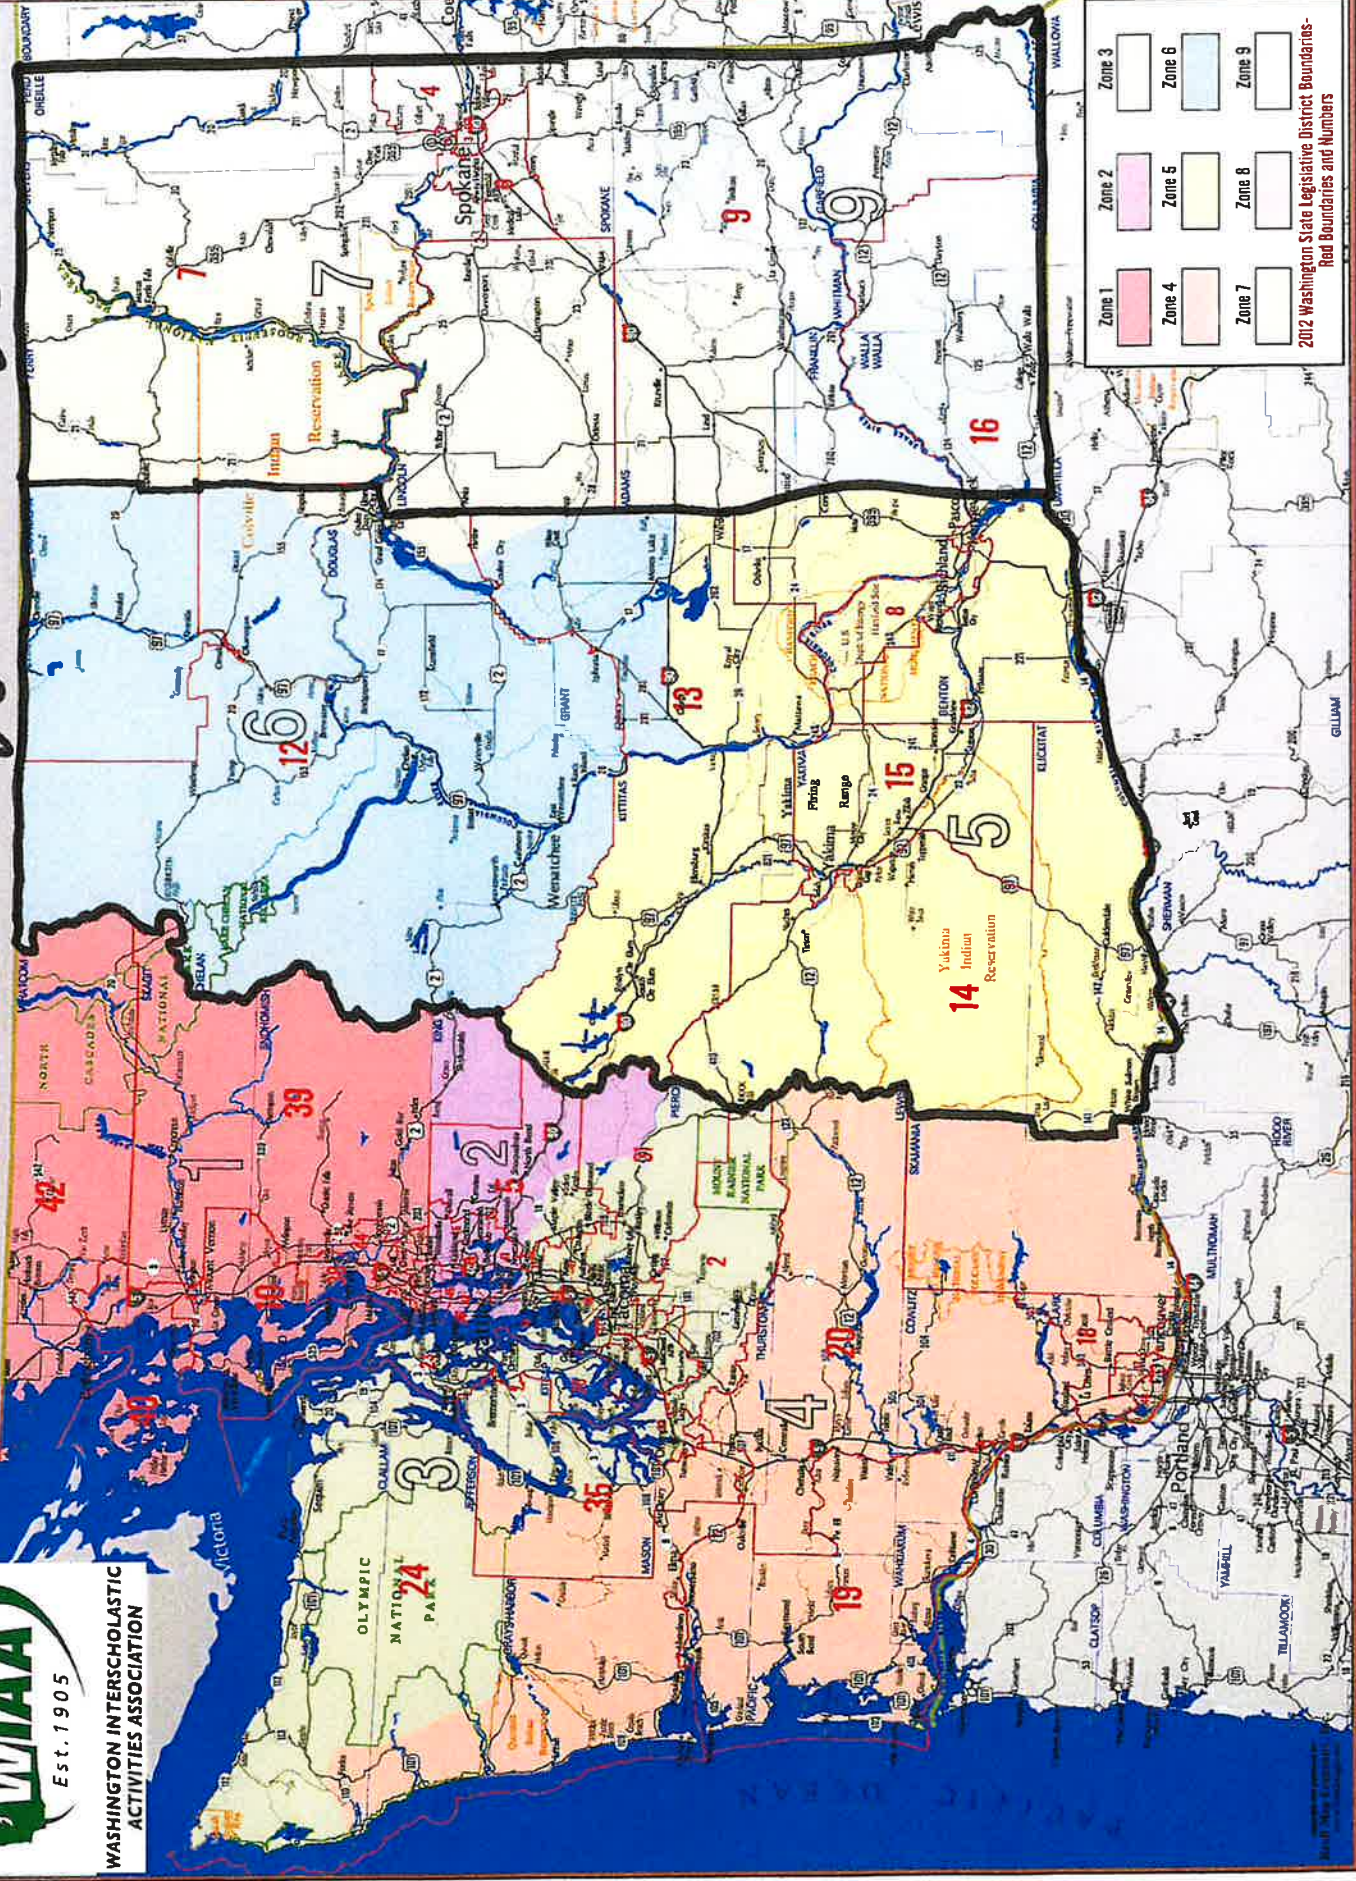

WASHINGTON INTERSCHOLASTIC
ACTIVITIES ASSOCIATION

BRITISH COLUMBIA D5 D6

LEGISLATIVE DISTRICTS
LEGISLATIVE DISTRICTS
LEGISLATIVE DISTRICTS

Zone 1	Zone 2	Zone 3
Zone 4	Zone 5	Zone 6
Zone 7	Zone 8	Zone 9

2012 Washington State Legislative District Boundaries -
Red Boundaries and Numbers

Freeman SD's Enrollment for WIAA Classification Analysis

	2022-2023 School Year						2023-2024 School Year			
	January	February	March	April	May	June	September	October	November	December
9th	73	72	70	71	72	72	81	81	81	81
10th	83	82	82	81	81	81	75	75	75	75
11th	60	59	59	60	60	60	80	79	79	79
Total	216	213	211	212	213	213	236	235	235	235

Average Enrollment from January 2023 to December 2023 **222**